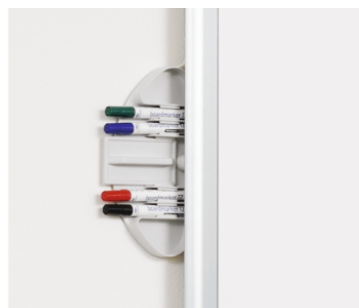

Recommended accessories

- Whiteboard eraser for Dynamic Boards Ref.:7-120900
- Magnetic block Ref.:7-184000

Ref.: **7-100964**

EAN: **8713797049214**