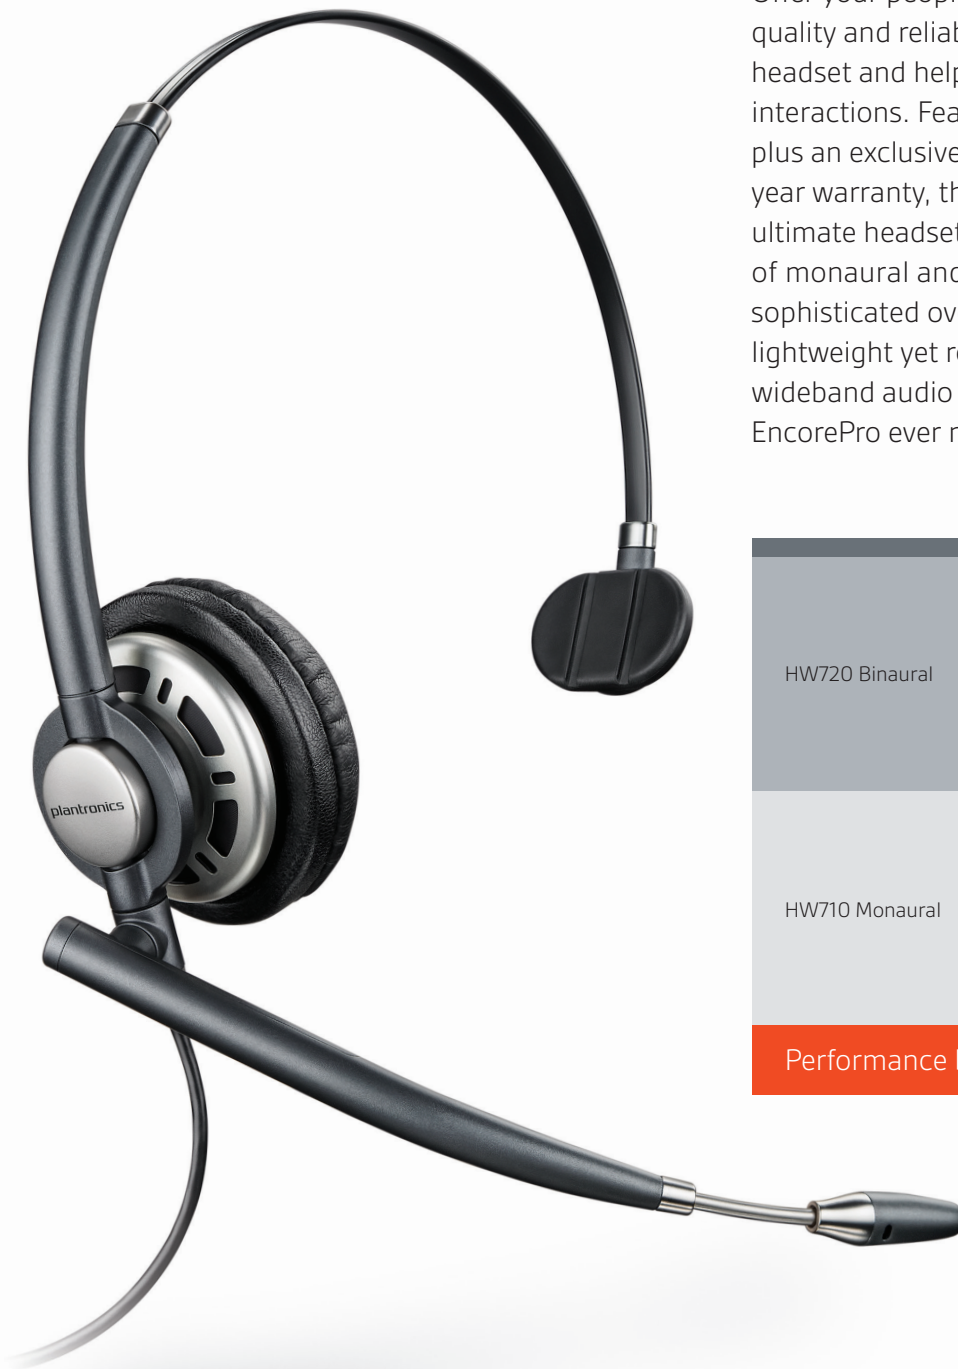

# ENCOREPRO 700 SERIES

Expect more. Deliver more.

With customer expectations continuing to rise and calls are becoming more complex than ever, accept no compromises with the premium EncorePro. Offer your people the ultimate in comfort, audio quality and reliability with our top-of-the-range headset and help them deliver smarter customer interactions. Featuring seven axes of adjustability plus an exclusive extendible mic boom and three-year warranty, the premium EncorePro is the ultimate headset for all-day calling. With a choice of monaural and binaural wearing styles, its sophisticated over-the-head design coupled with a lightweight yet robust construction and VoIP-ready wideband audio make this the most advanced EncorePro ever made.

## HW710/HW720

- Quick Disconnect for multiple connectivities and walkaway convenience
- Re-enforced, lightweight headband provides strength and durability
- Plush leatherette ear cushions for all-day comfort
- Wideband audio for higher quality calls
- 3 year warranty