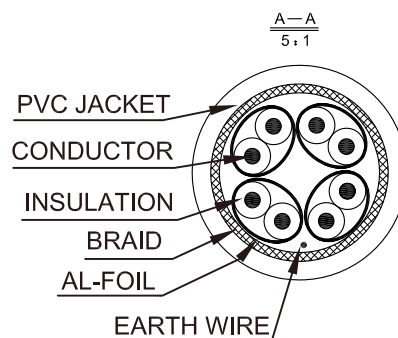

### Technical Features

Solid Installation Cable Category 6

S/FTP Shielded twisted pair cable

4 x 2 x AWG 23 CCA

Flexible PVC Jacket

Grey

### Technical Drawings

[www.logilink.de](http://www.logilink.de)

RoHS  
compliant

Length	Part no.	EAN Code
100 m	CPV0039	4052792032079
305 m	CPV0038	4052792008999