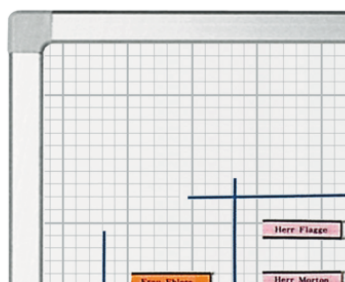

- High quality, scratch resistant enamel board surface
- This enamel finish is double fired at 800 degrees. Besides the whiteboard surface, the grid is baked as well
- Particularly well suited for long term use
- Can be mounted either horizontally or vertically
- Easy wall mounting with concealed slot system
- Write on / dry wipe surface is guaranteed for 25 years when used in combination with Legamaster accessories

PROFESSIONAL gridboard

60 x 90 cm

- Suitable for writing on with dry wipe board markers
- Aluminium frame with light grey plastic corner caps
- Length of marker tray = board height
- Comes complete with mounting set, marker tray and board marker
- Grid size: 10 x 10 mm
- Overprinted with 50 x 50 mm squares

Ref.: **7-100143**

EAN: **8713797027267**

Recommended accessories

- PROFESSIONAL kit Board accessory
Ref.:7-125500

Product specifications

Surface (material/color)	Enamel / White
Frame (material/color)	Aluminium / Silver
Corner (material/color)	Plastic / Light grey (RAL7035)
Magnetic	Yes
Product dimensions	W: 900 x H: 600 x D: 22.1 (mm)
Weight / m2	9.00 kg
Mounting type	Wall
Included accessories	Aluminium marker tray
Product warranty	2 years
Surface warranty	25 years