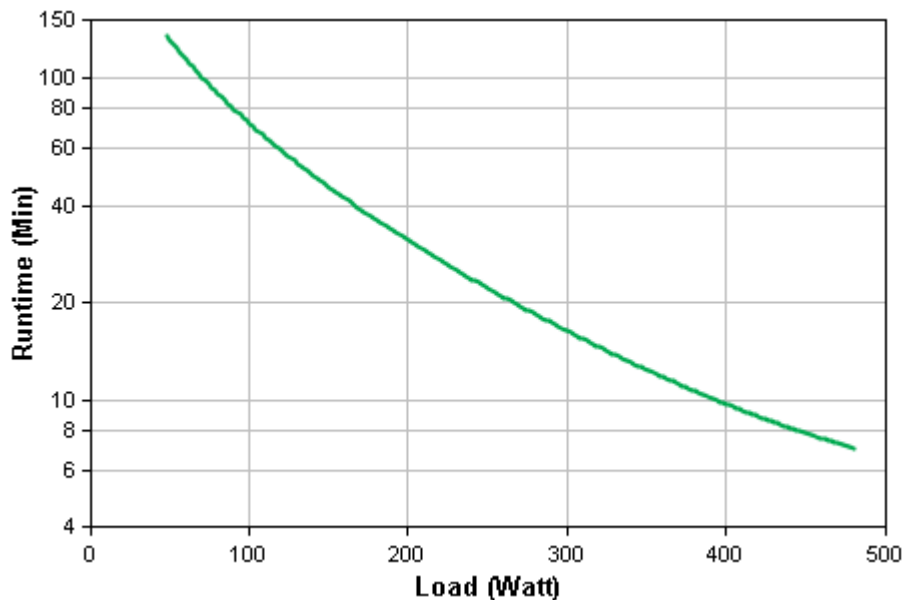

Runtime Graph

Hover over the line on the graph above to view the runtime at any desired load

Curve fit to measured runtime data. All measurements taken with new, fully charged batteries, at typical environmental conditions, with no electrical input and balanced resistive load (PF = 1.0) output.