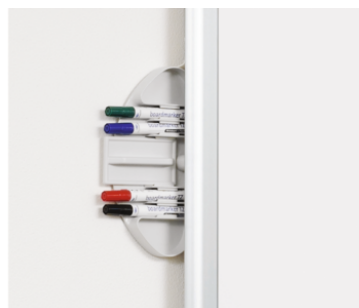

Recommended accessories

- Whiteboard eraser for Dynamic Boards Ref.:7-120900
- Magnetic block Ref.:7-184000

Ref.: **7-100974**

EAN: **8713797049221**