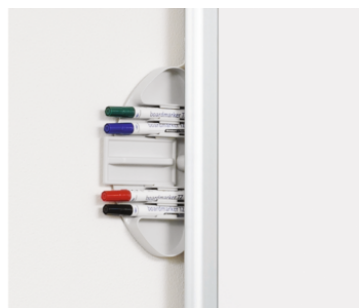

Recommended accessories

- Whiteboard eraser for Dynamic Boards Ref.:7-120900
- Magnetic block Ref.:7-184000

Ref.: **7-100963**

EAN: **8713797049207**